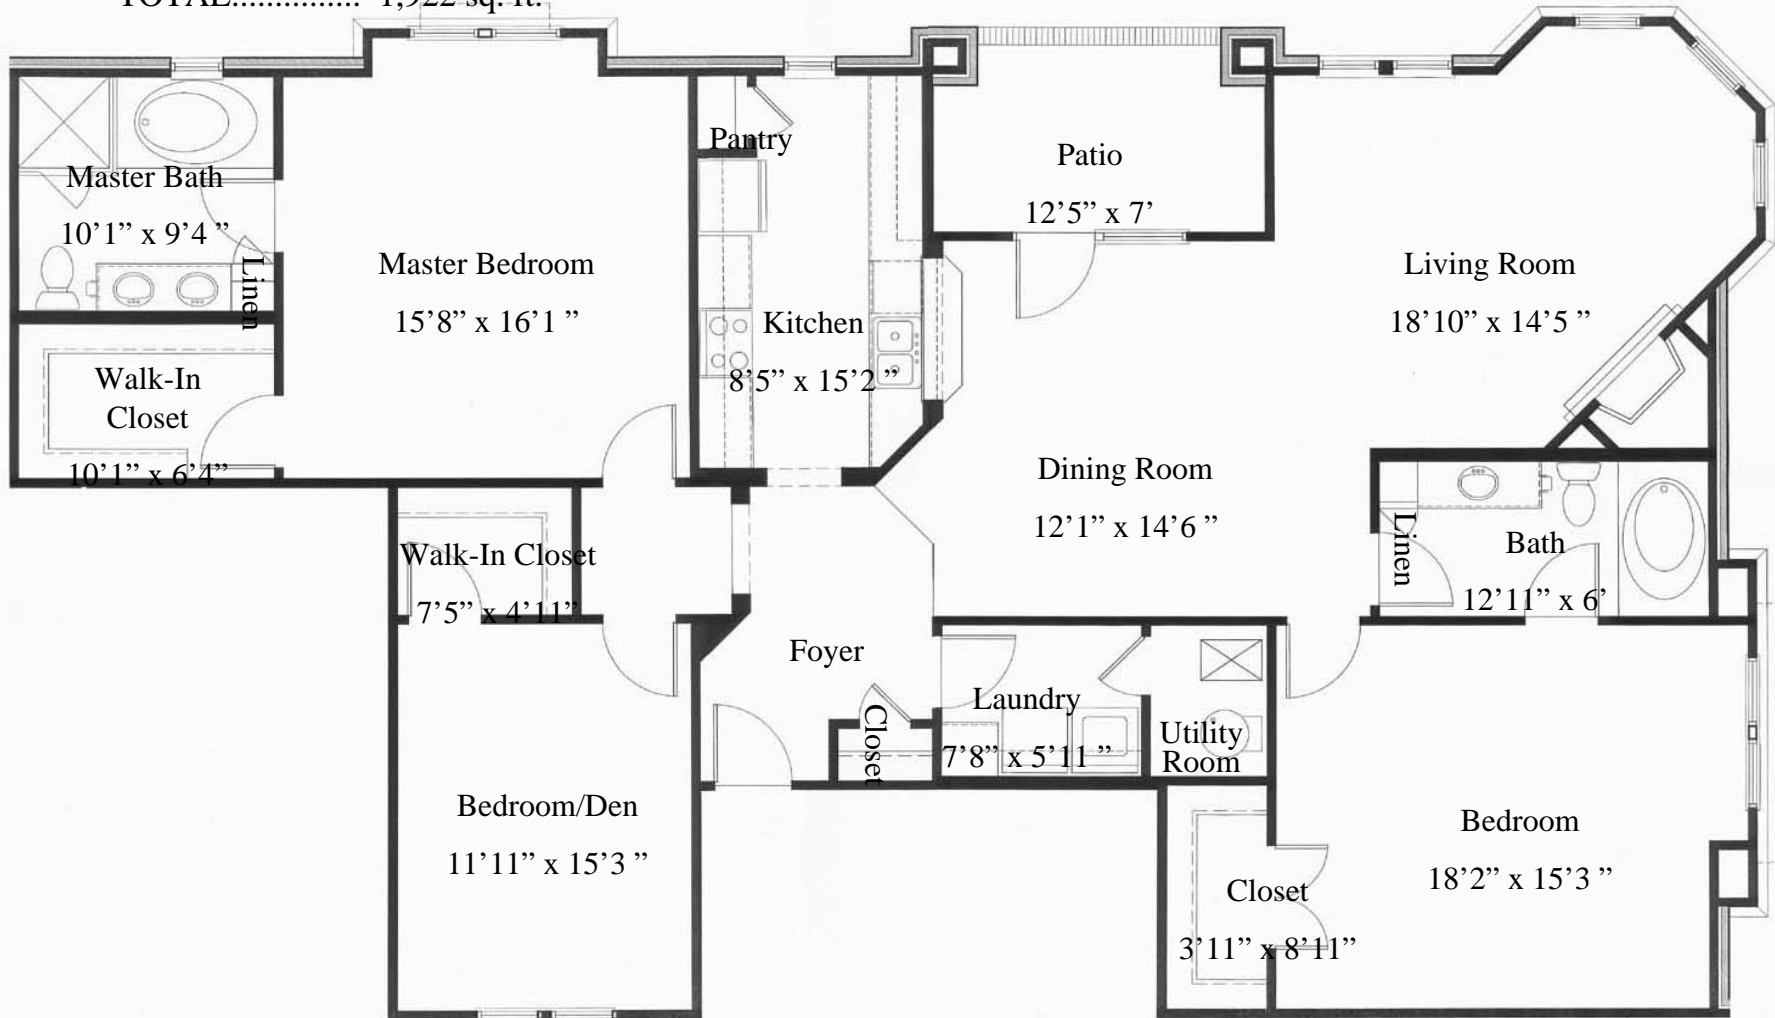

The Manor

3 Bedroom/2 Bath - A

Living Area.....1,836 sq. ft.

Patio..... 86 sq. ft.

TOTAL..... 1,922 sq. ft.

This floor plan is located on opposite corners of the first floor. The gas fireplace is optional.

Square footages are approximate and are subject to change.